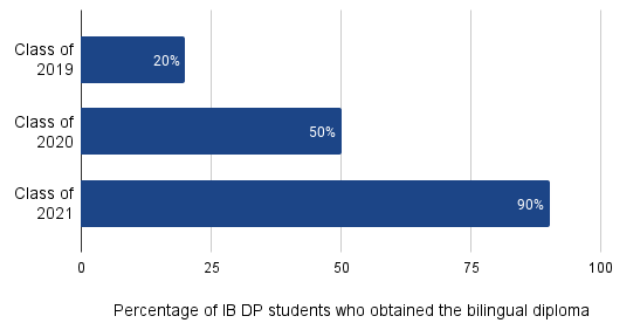

### SCHOOL TIMELINE

- 2008 • School founded (PreKinder-5th)
- 2012 • High School (HS) opened
- 2016 • First class of HS graduates
- 2019 • First class of IB DP graduates
- 2020 • Distance Learning
- 2021 • Hybrid Classes

### STUDENT BODY

15+ Nationalities

### Growth of IB bilingual diploma recipients