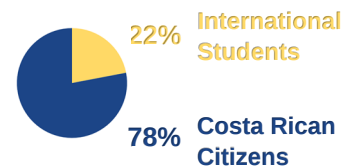

STUDENT BODY